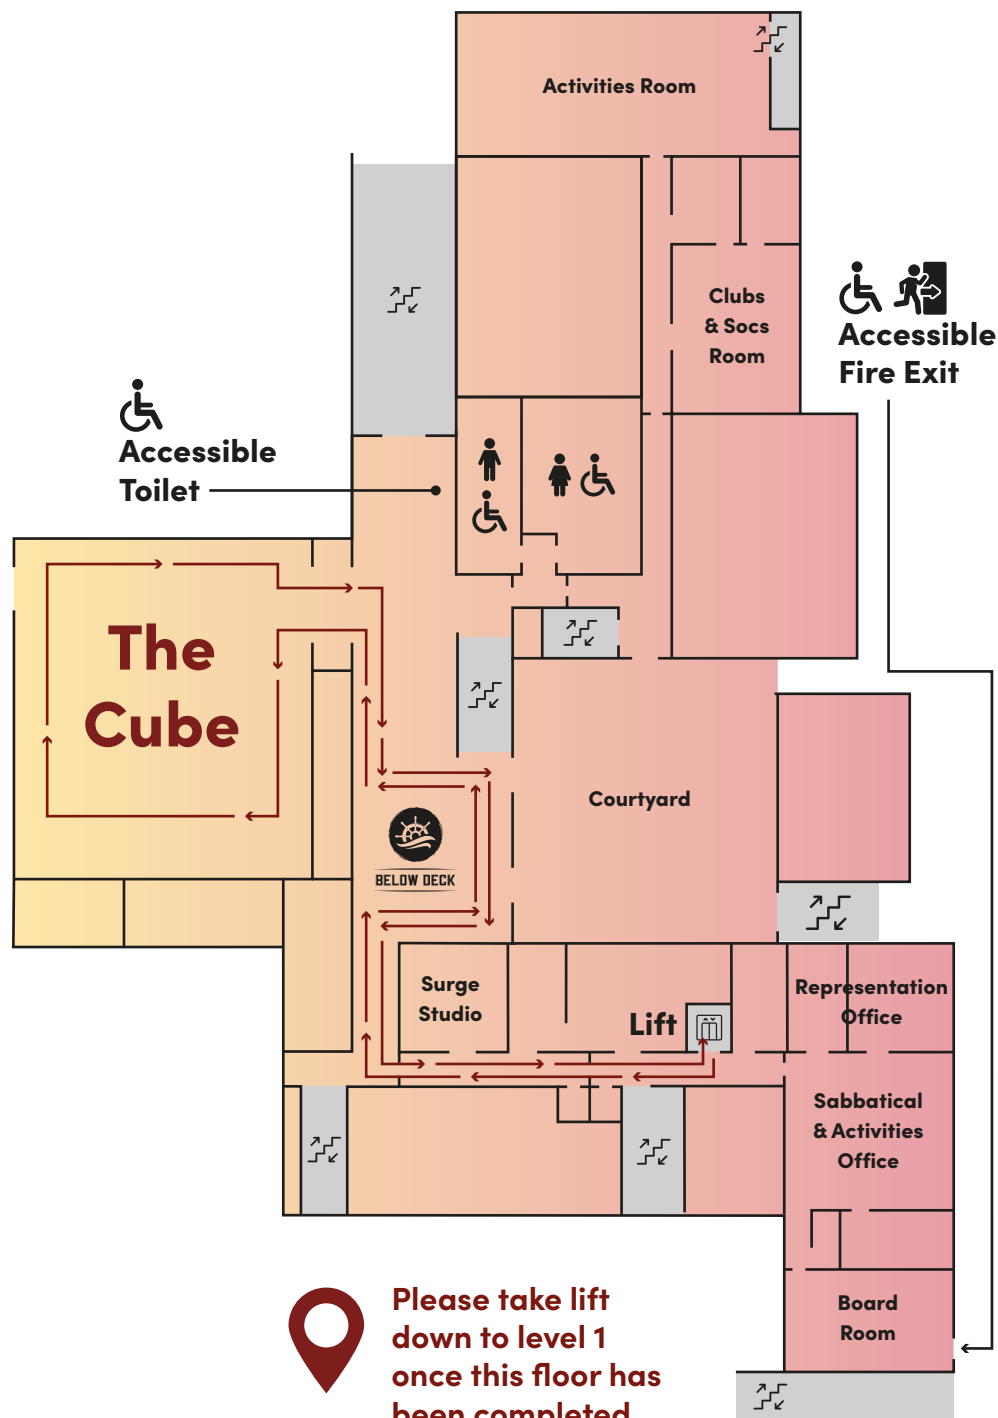

Accessible Route

Building 42 Level 2

Friday 29 September

Please take lift down to level 1 once this floor has been completed.